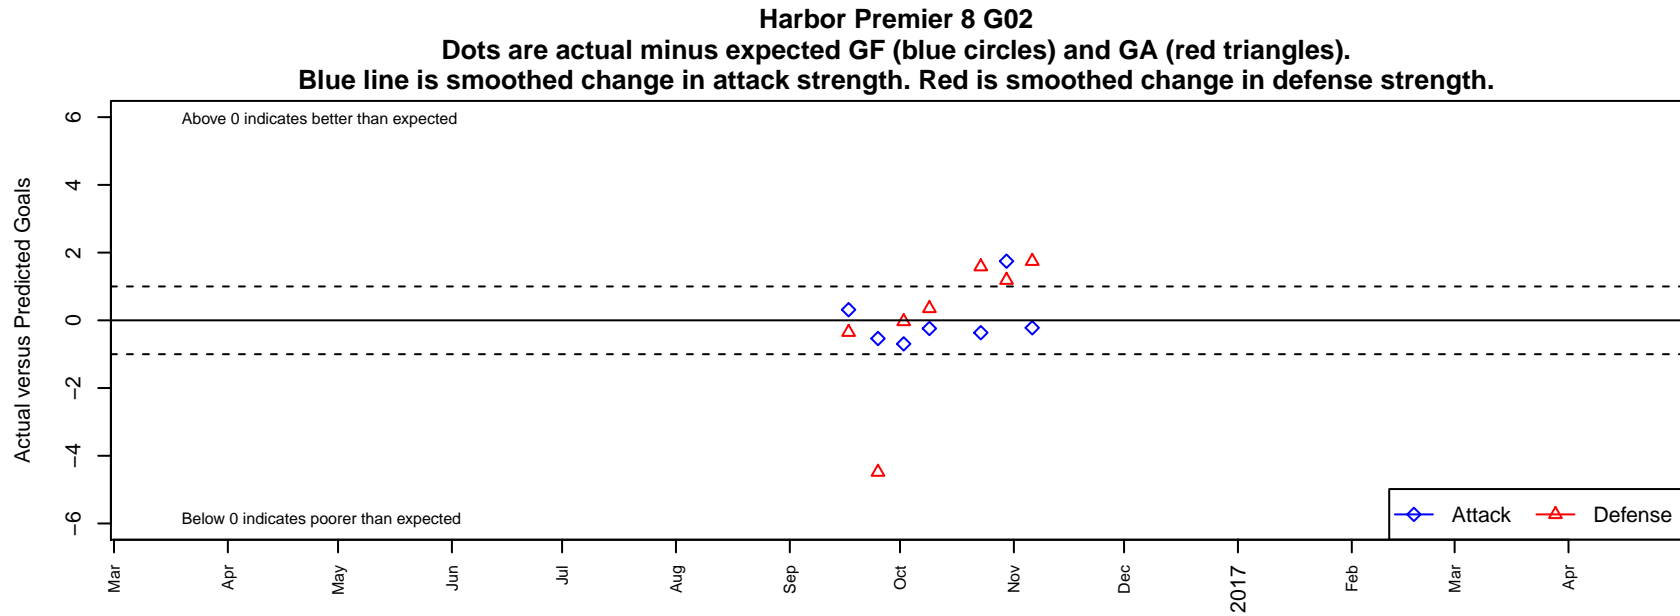

Harbor Premier 8 G02

Harbor FC
Gig Harbor, WA
G02 total strength=1347
attack=6.45 defense=6.86
fall league = RCL G02 8th G Fall

alt names used:
Harbor Premier 8 G02

Venues played:
2016 RCL G02 8th G Fall